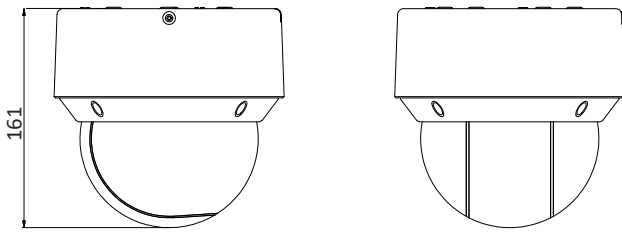

Order Model

DS-2DE4A204IW-DE (2.8-12mm), 12 VDC & PoE+ (802.3at, class4)

Dimensions

Unit: mm