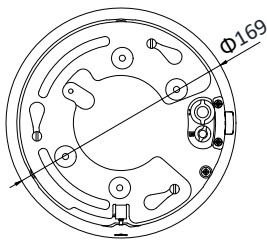

Order Model

DS-2DE4A204IW-DE (2.8-12mm), 12 VDC & PoE+ (802.3at, class4)

Dimensions

Unit: mm

Accessories

DS-1605ZJ

Wall Mounting Bracket

DS-1671ZJ-SD11